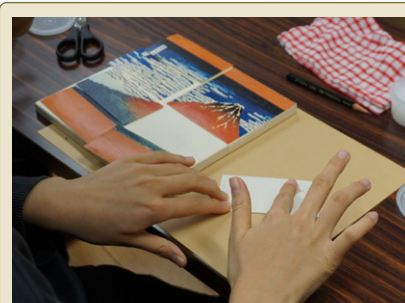

Hotel Experience Schedule

Koto Performance

[Venue] Main Lobby on the 3rd floor of the Main Tower

Performance of Kagurazaka Geisha

[Venue] Main Lobby on the 3rd floor of the Main Tower

★ Creating A Mechanical Folding Screen